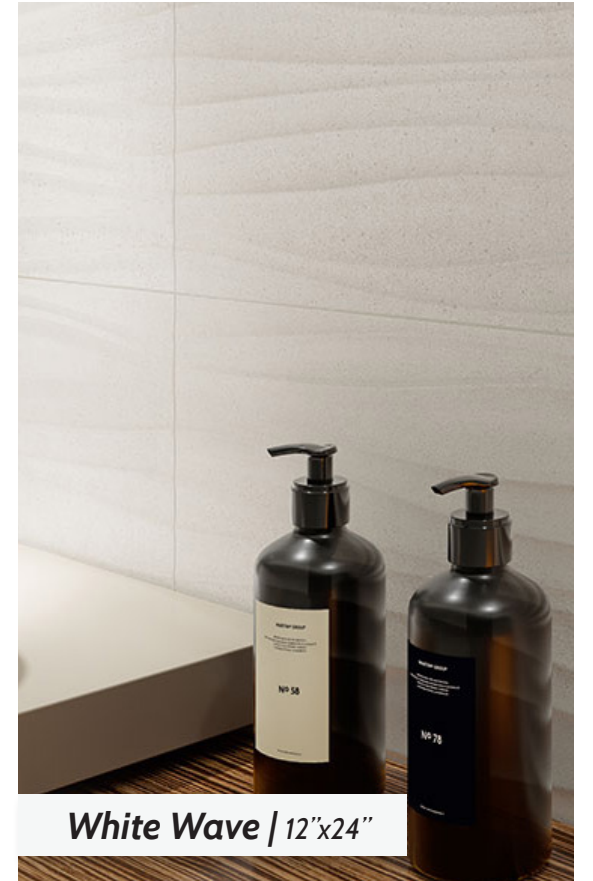

PIETRA BLEND

White Wave | 12"x24"

Made In **ITALY**

Wayne Tile Company

waynetile.com

Grey | 12"x24"

PIETRA BLEND

PORCELAIN TILE